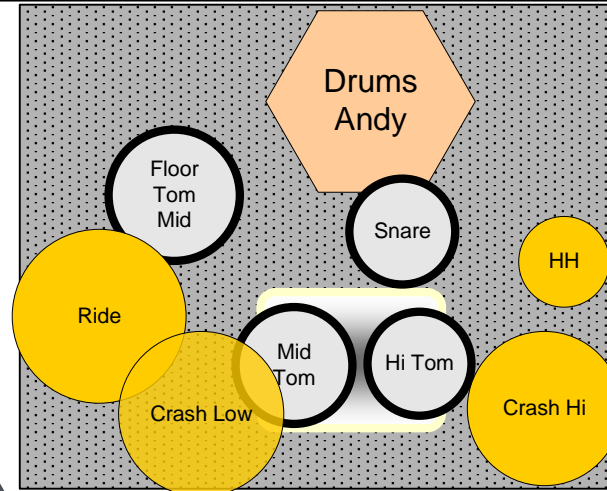

CELTIC VOYAGER

www.celticvoyager.de

Technical Rider
Version 2024-01

Ron Black, Mobile: +49 176 60600 345

Minimum requirements

Minimum stage size:

Width: 6.0 m

Depth: 4.0 m

230V-AC

mains power

min. 5 connection points
watch layout!

Vocal monitor:

active

floor wedge

XLR input

Backstage area required!

Contacts:

Ron Black

Mobile:

0176 60600345

eMail:

info@celticvoyager.de

CAT5 Cable to FOH

Celtic Voyager
Digital-Stagebox

QuadCortex
Digital Amp

Bass
Krishan

Keys
Michael

Kemper Profiler
Amp-Rack

Guitar
Ron

Shure Beta 58
private Mic

Shure Beta 58
private Mic

Vocals 1
Marije

Vocals 2
Mel

Active Stage fill
monitor

Active monitor
private

6,00 m

4,00 m